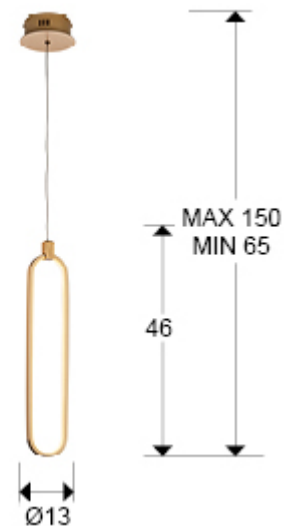

## Colette

787130

1 Light Pendants

Recommended product

LED lamp of 1 light, made of brushed aluminium, rose gold finish. Opal silicone diffusers. Adjustable in length. 13W LED, 1170 lm, 3000 K.

· This lamp is supplied with GRAVITY TOGGLES, to improve ceiling fixing.

### GENERAL INFORMATION

Catalogue: i42 Iluminación  
Page: 116  
EAN Code: 8435435327897  
Type: 1 Light Pendants  
Collection: Colette

### SIZES

Sizes: Ø 13.0 ↓ 49.0 cm  
Height when installed: 65.0/ max. 150.0 cm  
Weight: 0.6 Kg

### SIZES WITH PACKAGING

Weight: 1.0 Kg  
Volume: 0.0140m<sup>3</sup>  
Sizes: ↔ 71.0 ↓ 12.0 ↗ 17.0 cm

---